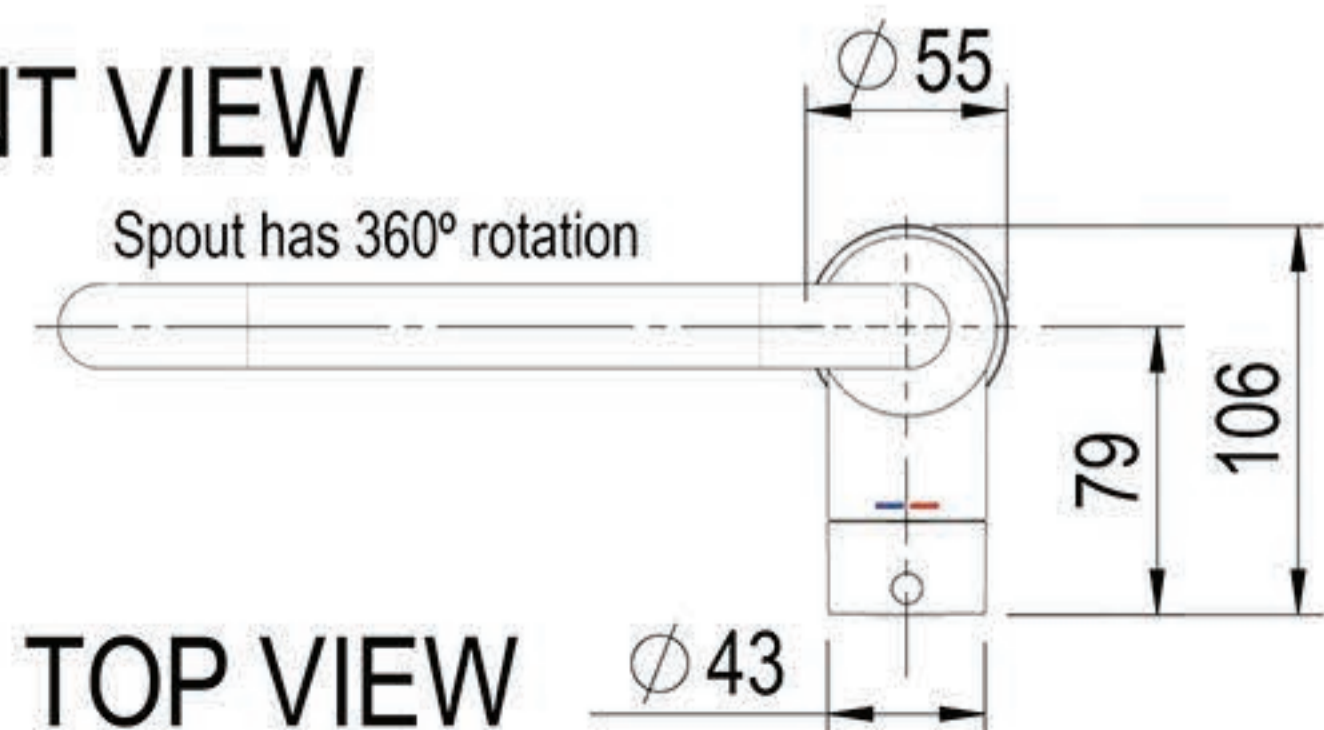

Use Neoperl Aerator
40.30.30.00002 Blue for
Vented Zip Mixer Tap

Provide $\varnothing 35\text{mm}$ hole
on sink or benchtop
to suit Tap.

FRONT VIEW

RIGHT SIDE VIEW

REAR VIEW

TOP VIEW