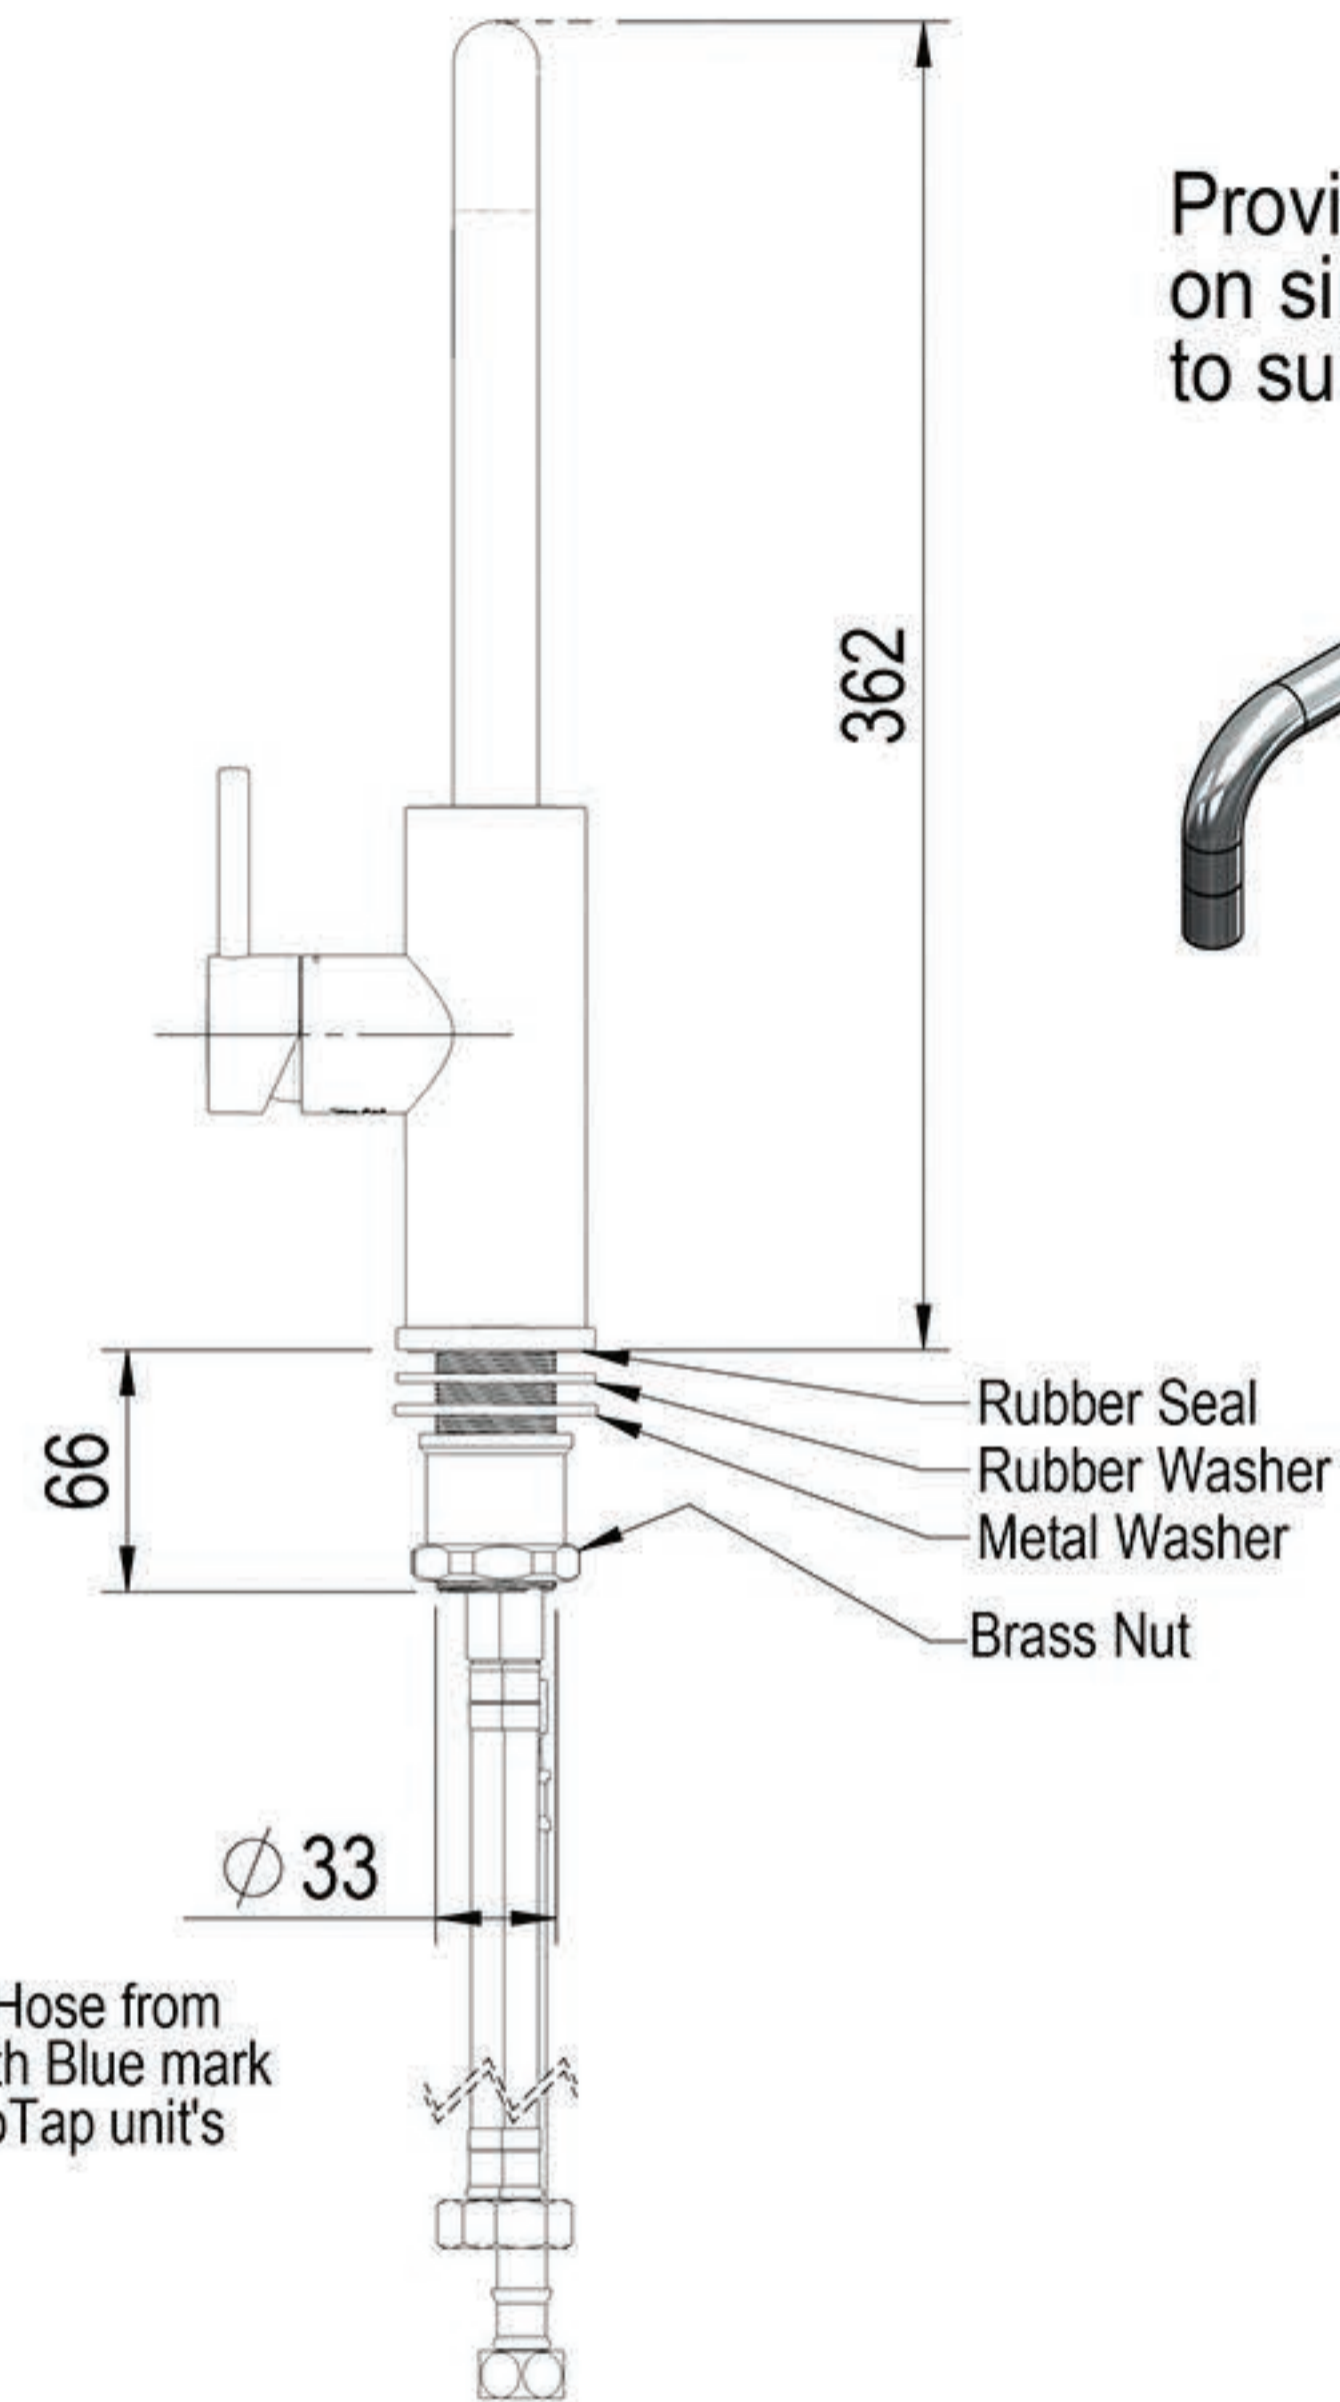

Use Neoperl Aerator
40.30.30.00002 Blue for
Vented Zip Mixer Tap

Provide $\varnothing 35\text{mm}$ hole
on sink or benchtop
to suit Tap.

FRONT VIEW

RIGHT SIDE VIEW

REAR VIEW

TOP VIEW