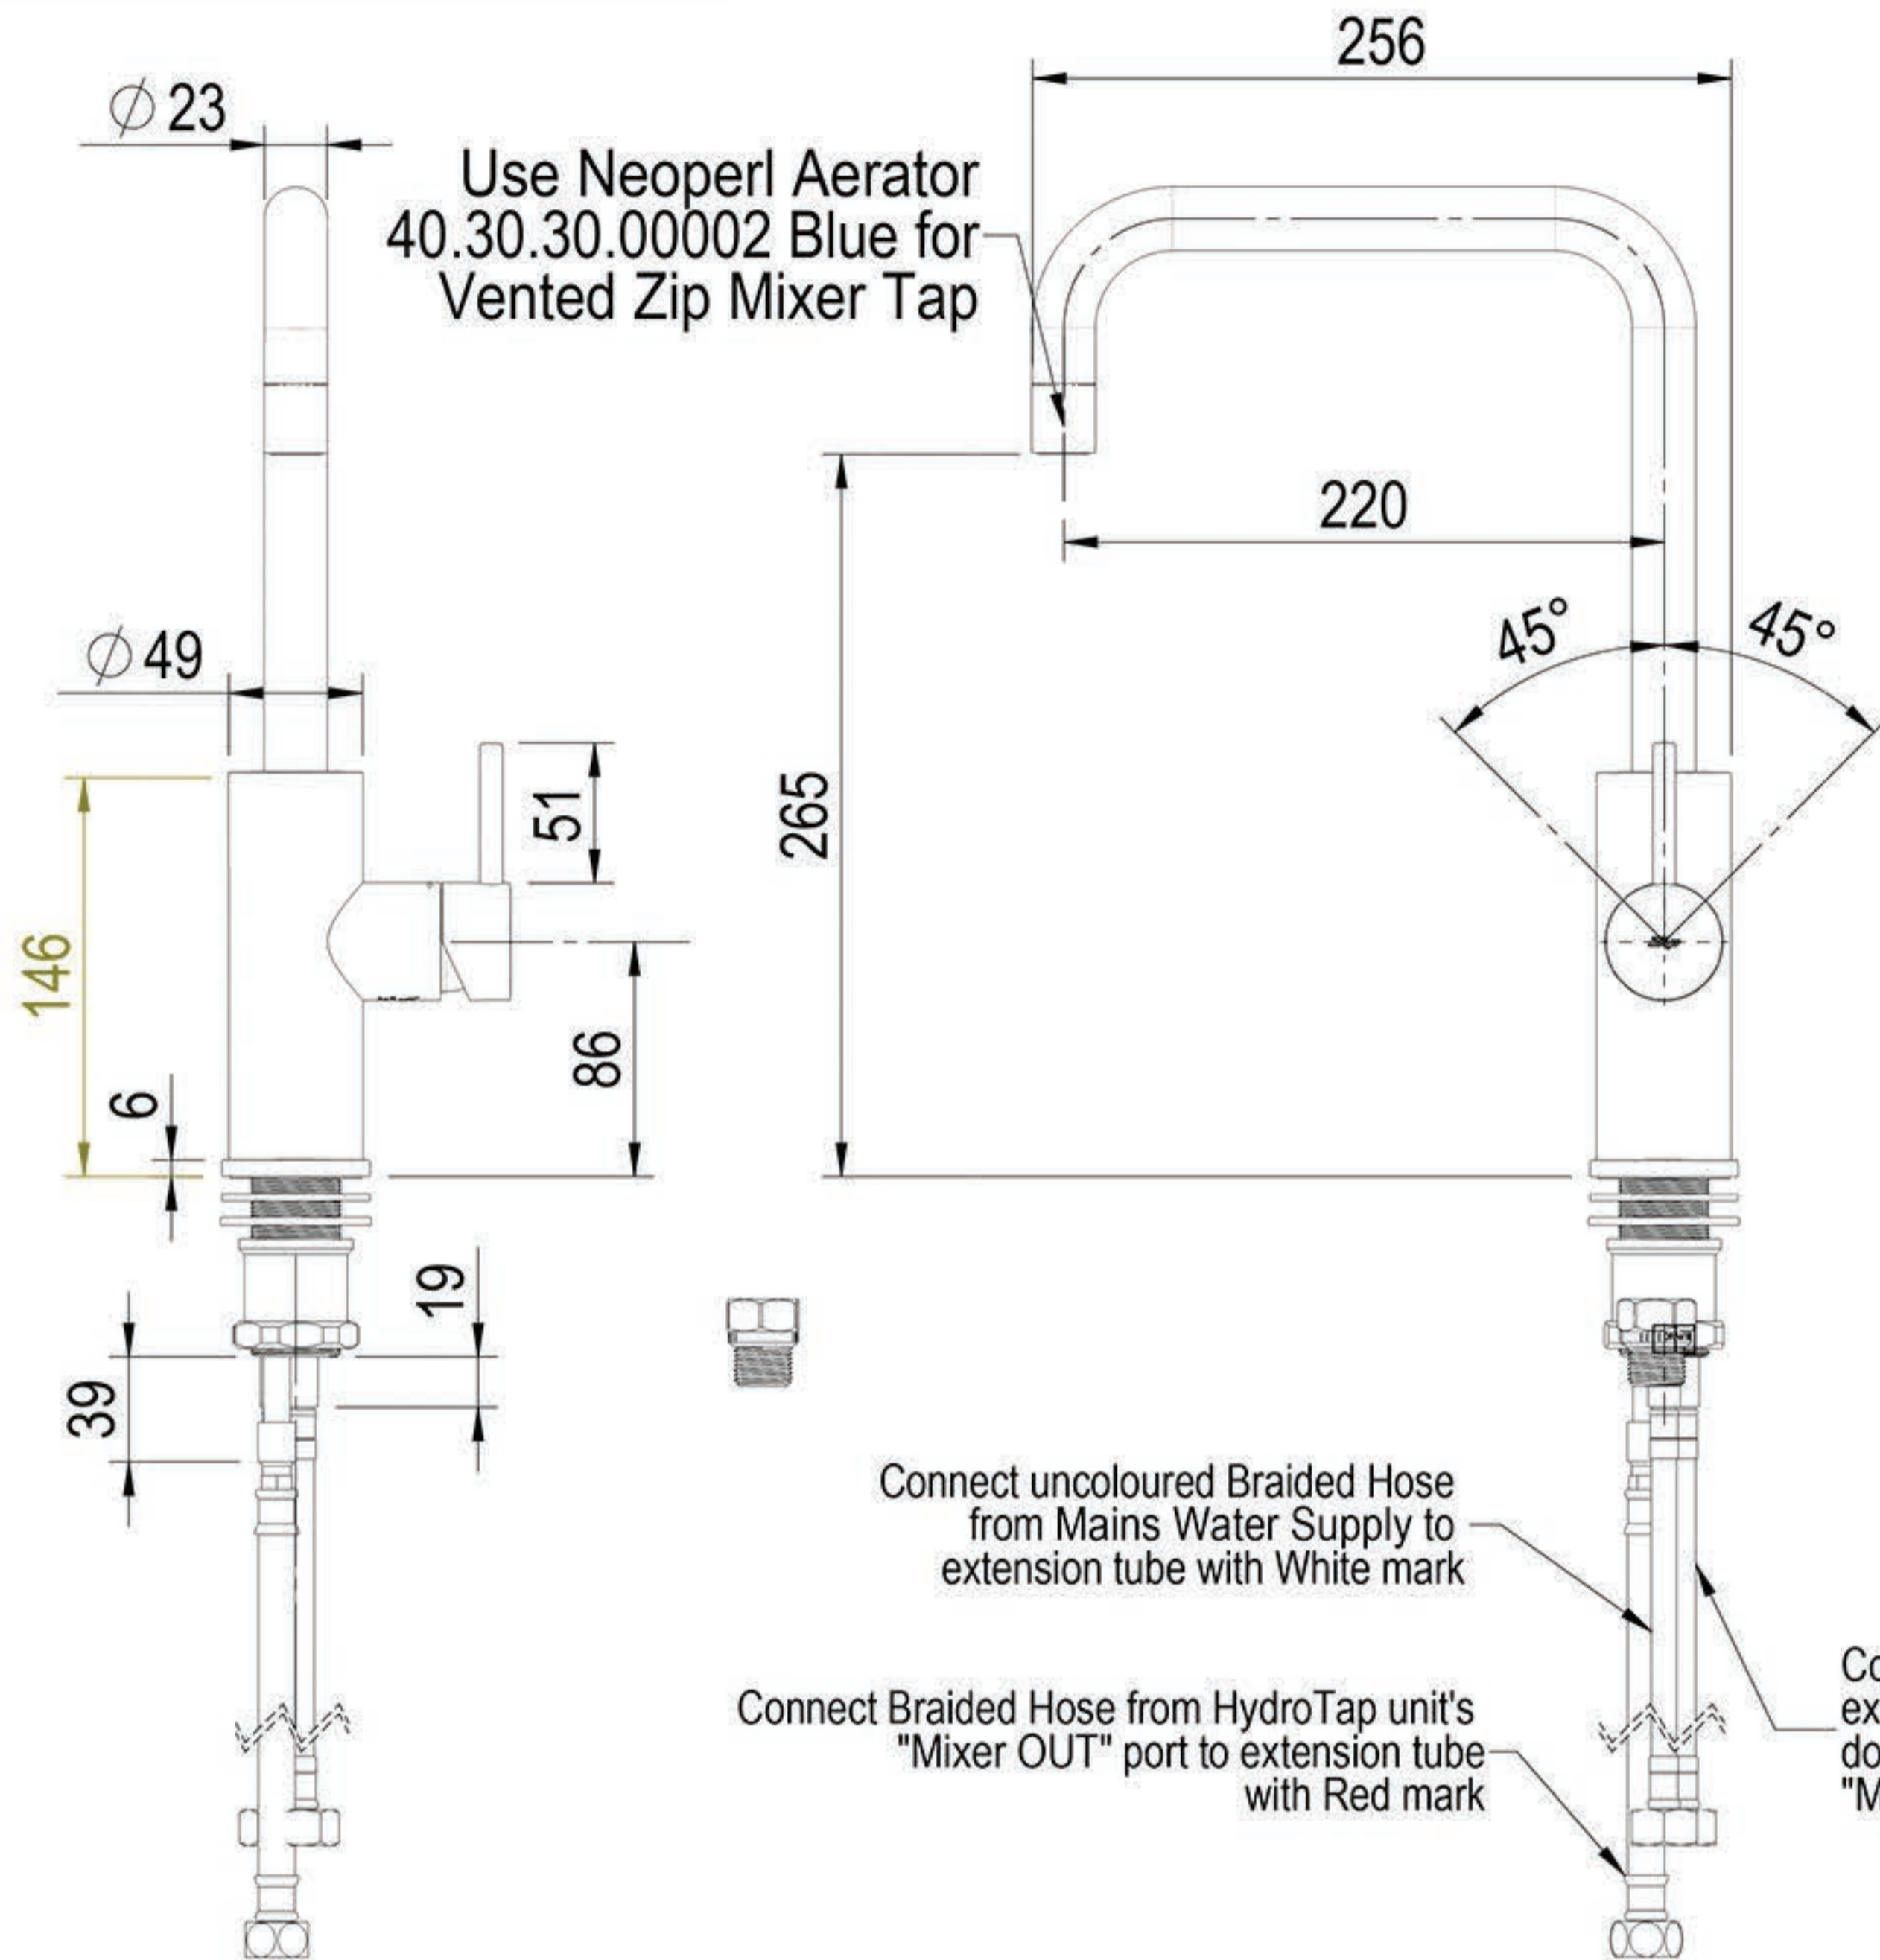

Use Neoperl Aerator
40.30.30.00002 Blue for
Vented Zip Mixer Tap

Provide $\varnothing 35\text{mm}$ hole
on sink or benchtop
to suit Tap.

FRONT VIEW

RIGHT SIDE VIEW

REAR VIEW

TOP VIEW