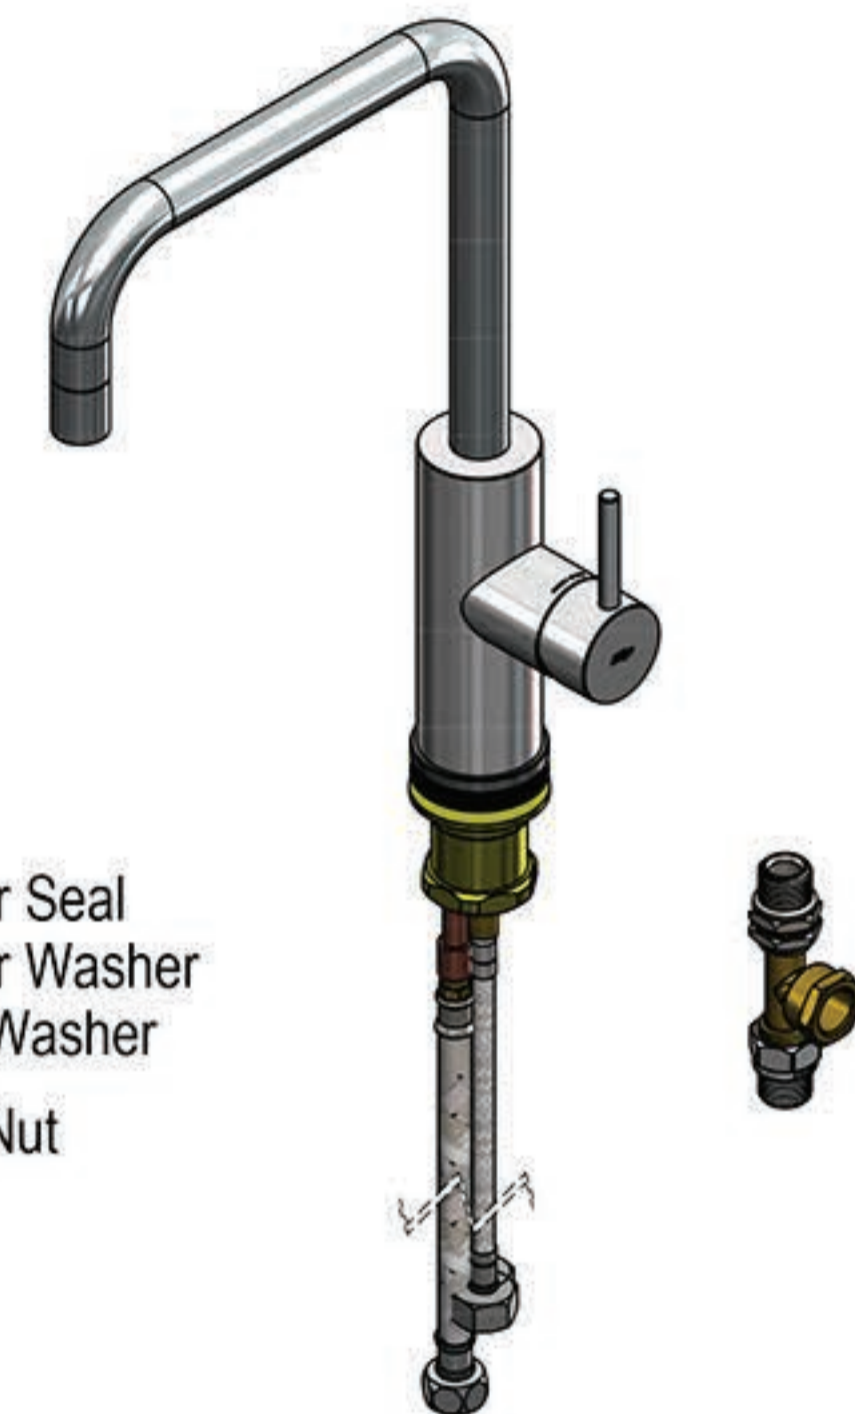

Use Neoperl Aerator
40.30.30.00002 Blue for
Vented Zip Mixer Tap

Provide $\varnothing 35\text{mm}$ hole
on sink or benchtop
to suit Tap.

FRONT VIEW

RIGHT SIDE VIEW

REAR VIEW

TOP VIEW